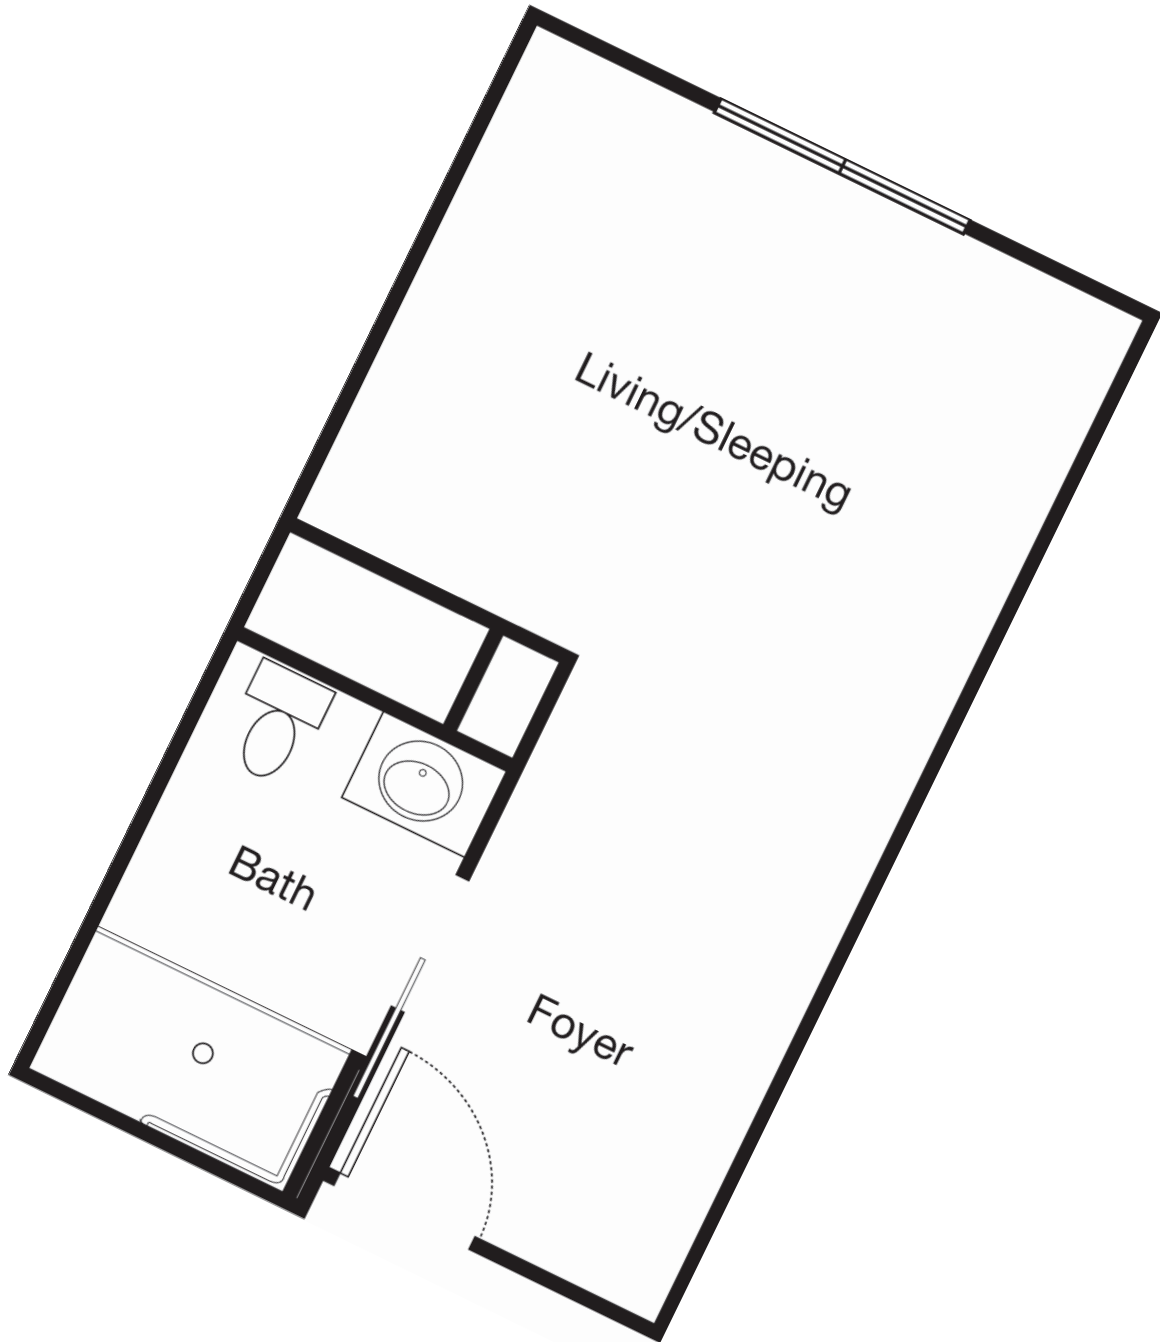

TOWNE CLUB
— Windermere —

Above Suite

422 SQ FT

Suite

\$ _____

Floor plan is not to scale and subject to change. Square footage is approximate.

3950 Towne Club Parkway | Cumming, GA 30041
(770) 844-7779 | TowneClubWindermere.com