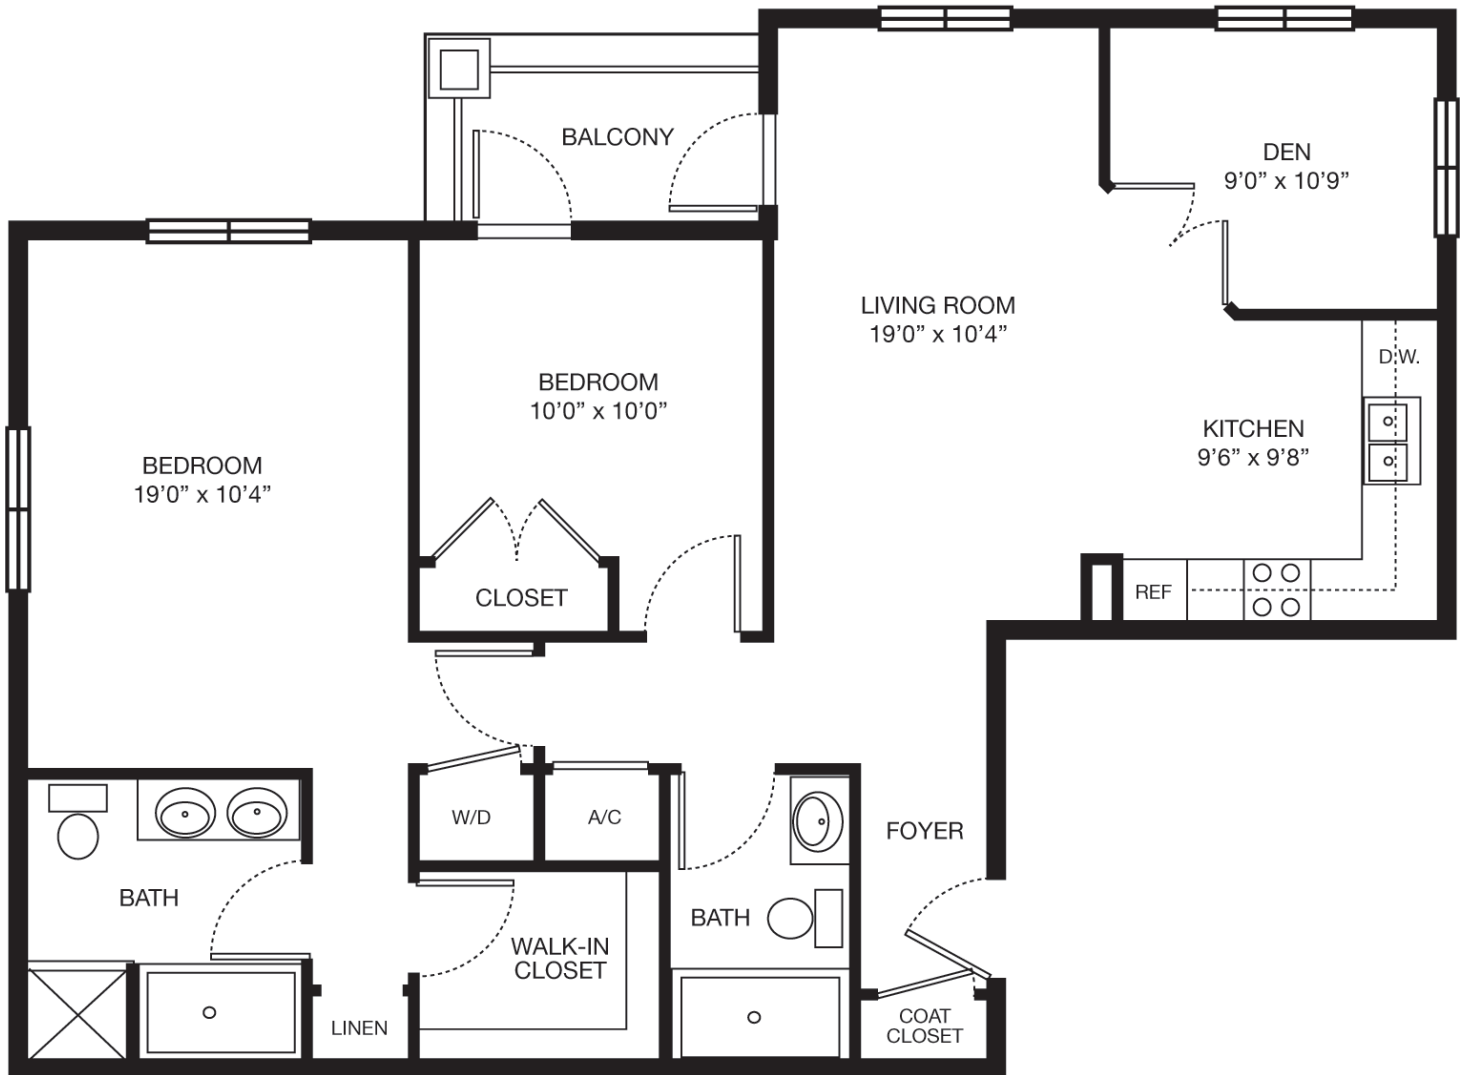

TOWNE CLUB  
— Windermere —

# Peach

1,120 SQ FT

Two Bedroom/Two Bathrooms/Den

\$ \_\_\_\_\_

Floor plan is not to scale and subject to change. Square footage is approximate.

3950 Towne Club Parkway | Cumming, GA 30041  
(770) 844-7779 | TowneClubWindermere.com